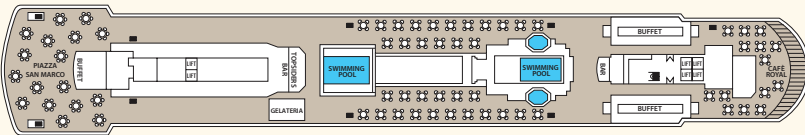

DECK 10 - SUN