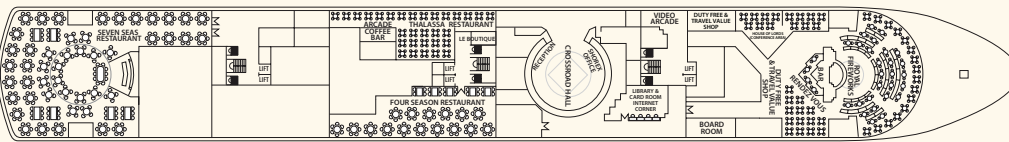

DECK 5 - ATLANTIC