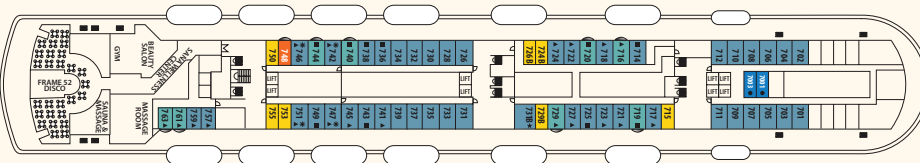

DECK 7 - PROMENADE