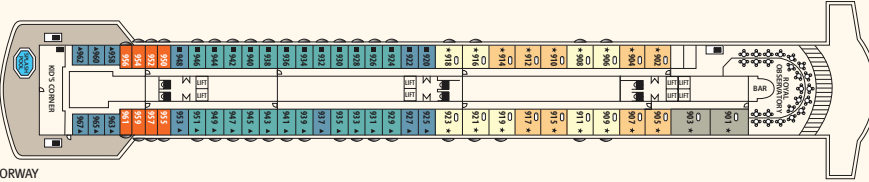

DECK 9 - NORWAY