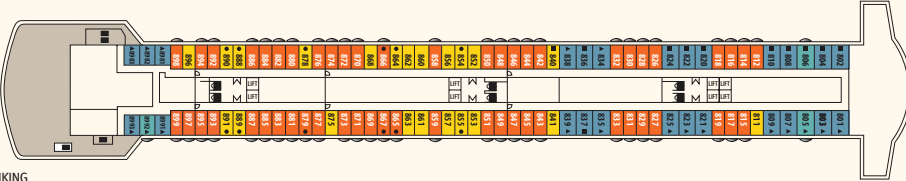

DECK 8 - VIKING