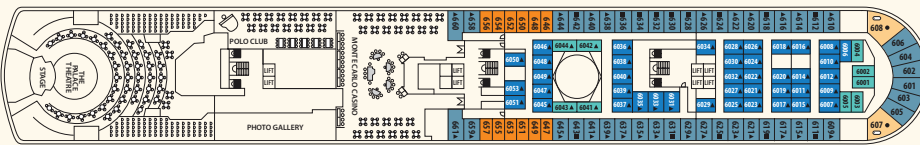

DECK 6 - MAJESTY