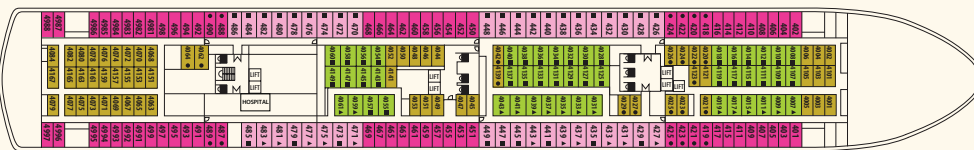

DECK 4 - BISCAVNE