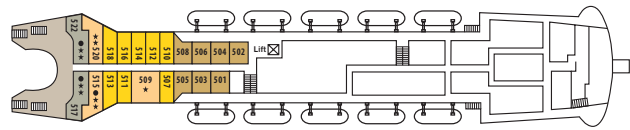

Calypso

Staterooms

Inside Standard

IB

Outside Standard

XA

Outside Premium

XD

Junior Suite

SJ

Deck plan

SYMBOL LEGEND

- = 2 lower beds
- ▲ = double bed
- ▲★ = 2 lower beds + 1 upper bed
- ▲★★ = 3 lower beds
- ●★ = double bed + sofa
- ●★★ = double bed + 2 sofas
- ★ = 2 lower beds + sofa
- ★★ = 2 lower beds + 2 sofas
- ▲★ = 3 lower beds + 1 upper bed
- ▲★★ = 4 lower beds
- ▲★ = 2 lower beds + 2 upper beds
- = Suitable for wheelchairs

DECK

SUN

CALYPSO

BRIDGE

BOAT

RENDEZ VOUS

ALLEGRO

BOLERO

CONCERTO

SHIP SPECIFICATIONS

Tonnage	11.162
Length	135,4 m
Breadth	19,2 m
Draught	6,3 m
Cruising Speed	16 knots
Passenger Decks	8
Elevators	2
Electric Current	110V AC
Classification Society	Lloyd's

STATEROOM ACCOMMODATIONS

Total Outside Staterooms	158
Total Inside Staterooms	85
Total Staterooms	243

CREW

Crew Members	240
Nationality of Officers	Hellenic & European
Nationality of Crew	International

STATEROOM AMENITIES

All staterooms are equipped with shower, WC, wash basin, hair dryer, air condition with individual thermostat control, telephone, TV and safety boxes. Fridge in all suites.