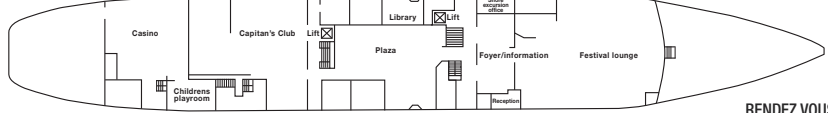

Junior Suite

SJ

Deck plan

SYMBOL LEGEND

- = 2 lower beds
- ▲ = double bed
- ▲★ = 2 lower beds + 1 upper bed
- ▲★★ = 3 lower beds
- ★ = double bed + sofa
- ★★ = double bed + 2 sofas
- ★ = 2 lower beds + sofa
- ★★ = 2 lower beds + 2 sofas
- ▲★ = 3 lower beds + 1 upper bed
- ▲★★ = 4 lower beds
- ▲★ = 2 lower beds + 2 upper beds
- * = Suitable for wheelchairs

DECK

SUN

CALYPSO

BRIDGE

BOAT

RENDEZ VOUS

ALLEGRO

BOLERO

CONCERTO

SHIP SPECIFICATIONS

Tonnage	11.162
Length	135,4 m
Breadth	19,2 m
Draught	6,3 m
Cruising Speed	16 knots
Passenger Decks	8
Elevators	2
Electric Current	110V AC
Classification Society	Lloyd's

STATEROOM ACCOMMODATIONS