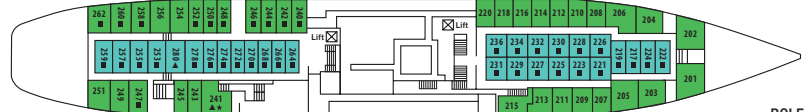

Calypso

Staterooms

Inside Standard

IB

Outside Standard

XA

Outside Premium

XD

Junior Suite

SJ

Deck plan

SYMBOL LEGEND

- = 2 lower beds
- ▲ = double bed
- ▲★ = 2 lower beds + 1 upper bed
- ▲★★ = 3 lower beds
- ●★ = double bed + sofa
- ●★★ = double bed + 2 sofas
- ★ = 2 lower beds + sofa
- ★★ = 2 lower beds + 2 sofas
- ▲★ = 3 lower beds + 1 upper bed
- ▲★★ = 4 lower beds
- ▲★ = 2 lower beds + 2 upper beds
- = Suitable for wheelchairs

DECK

SUN

CALYPSO

BRIDGE

BOAT

RENDEZ VOUS

ALLEGRO

BOLERO

CONCERTO

SHIP SPECIFICATIONS

Tonnage	11.162
Length	135,4 m
Breadth	19,2 m
Draught	6,3 m
Cruising Speed	16 knots
Passenger Decks	8
Elevators	2
Electric Current	110V AC
Classification Society	Lloyd's

STATEROOM ACCOMMODATIONS

Total Outside Staterooms	158
Total Inside Staterooms	85
Total Staterooms	243

CREW

Crew Members	240
Nationality of Officers	Hellenic & European
Nationality of Crew	International

STATEROOM AMENITIES

All staterooms are equipped with shower, WC, wash basin, hair dryer, air condition with individual thermostat control, telephone, TV and safety boxes. Fridge in all suites.