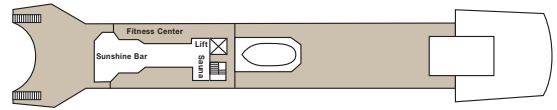

Calypso

Staterooms

Inside Standard

IB

Outside Standard

XA

Outside Premium

XD

Junior Suite

SJ

Deck plan

SYMBOL LEGEND

- = 2 lower beds
- ▲ = double bed
- ▲★ = 2 lower beds + 1 upper bed
- ▲★★ = 3 lower beds
- ★ = double bed + sofa
- ★★ = double bed + 2 sofas
- ★ = 2 lower beds + sofa
- ★★ = 2 lower beds + 2 sofas
- ▲★ = 3 lower beds + 1 upper bed
- ▲★★ = 4 lower beds
- ▲★ = 2 lower beds + 2 upper beds
- * = Suitable for wheelchairs

CONCERTO

SHIP SPECIFICATIONS

Tonnage	11.162
Length	135,4 m
Breadth	19,2 m
Draught	6,3 m
Cruising Speed	16 knots
Passenger Decks	8
Elevators	2
Electric Current	110V AC
Classification Society	Lloyd's

STATEROOM ACCOMMODATIONS

CAT.	DECK	DESCRIPTION	NUMBER OF STATEROOMS
Inside Staterooms			
IA	Concerto	Standard	2 lower beds, 3rd /4th berth, bathroom with shower
IB	Concerto	Standard	2 lower beds, 3rd /4th berth, bathroom with shower
IC	Bolero	Superior	2 lower beds, 3rd /4th berth, bathroom with shower
ID	Allegro	Premium	2 lower beds, 3rd /4th berth, bathroom with shower
IE	Calypso / Boat	Deluxe	2 lower beds, 3rd berth, bathroom with shower
Outside Staterooms			
XA	Bolero	Standard	2 lower beds, 3rd /4th berth, bathroom with shower
XB	Allegro	Superior	2 lower beds, 3rd berth, sofa, bathroom with shower
XCO	Bridge / Boat	Premium	2 lower beds, bathroom with shower (obstructed view)
XC	Boat	Premium	2 lower beds, bathroom with shower
XD	Bridge	Premium	2 lower beds, bathroom with shower
XE	Calypso	Deluxe	2 lower beds, 3rd berth, bathroom with shower
Suites			
SJ	Calypso / Bridge	Junior Suite	2 lower beds or matrimonial, sofa, bathroom with shower
S	Calypso / Bridge	Suite	matrimonial, 2 sofas, bathroom with shower