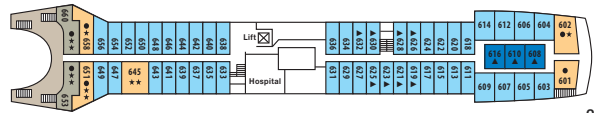

SUN

CALYPSO