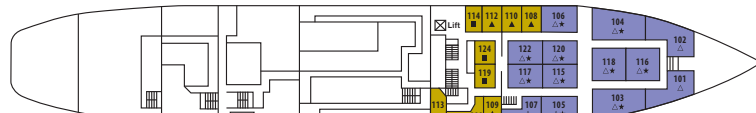

Junior Suite

SJ

Deck plan

SYMBOL LEGEND

- = 2 lower beds
- ▲ = double bed
- ▲★ = 2 lower beds + 1 upper bed
- ▲★★ = 3 lower beds
- ★ = double bed + sofa
- ★★ = double bed + 2 sofas
- ★ = 2 lower beds + sofa
- ★★ = 2 lower beds + 2 sofas
- ▲★ = 3 lower beds + 1 upper bed
- ▲★★ = 4 lower beds
- ▲★ = 2 lower beds + 2 upper beds
- * = Suitable for wheelchairs

CONCERTO

SHIP SPECIFICATIONS

Tonnage	11.162
Length	135,4 m
Breadth	19,2 m
Draught	6,3 m
Cruising Speed	16 knots
Passenger Decks	8
Elevators	2
Electric Current	110V AC
Classification Society	Lloyd's

STATEROOM ACCOMMODATIONS