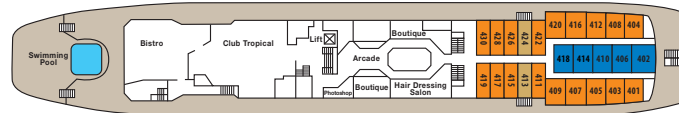

Junior Suite

SJ

Deck plan

SYMBOL LEGEND

- = 2 lower beds
- ▲ = double bed
- ▲★ = 2 lower beds + 1 upper bed
- ▲★★ = 3 lower beds
- ★ = double bed + sofa
- ★★ = double bed + 2 sofas
- ★ = 2 lower beds + sofa
- ★★ = 2 lower beds + 2 sofas
- ▲★ = 3 lower beds + 1 upper bed
- ▲★★ = 4 lower beds
- ▲★ = 2 lower beds + 2 upper beds
- * = Suitable for wheelchairs

DECK

SUN

CALYPSO

BRIDGE

BOAT

RENDEZ VOUS

ALLEGRO

BOLERO

CONCERTO

SHIP SPECIFICATIONS

Tonnage	11.162
Length	135,4 m
Breadth	19,2 m
Draught	6,3 m
Cruising Speed	16 knots
Passenger Decks	8
Elevators	2
Electric Current	110V AC
Classification Society	Lloyd's

STATEROOM ACCOMMODATIONS

CAT.	DECK	DESCRIPTION	NUMBER OF STATEROOMS
Inside Staterooms			
IA	Concerto	Standard	2 lower beds, 3rd /4th berth, bathroom with shower
IB	Concerto	Standard	2 lower beds, 3rd /4th berth, bathroom with shower
IC	Bolero	Superior	2 lower beds, 3rd /4th berth, bathroom with shower
ID	Allegro	Premium	2 lower beds, 3rd /4th berth, bathroom with shower
IE	Calypso / Boat	Deluxe	2 lower beds, 3rd berth, bathroom with shower
Outside Staterooms			
XA	Bolero	Standard	2 lower beds, 3rd /4th berth, bathroom with shower
XB	Allegro	Superior	2 lower beds, 3rd berth, sofa, bathroom with shower
XCO	Bridge / Boat	Premium	2 lower beds, bathroom with shower (obstructed view)
XC	Boat	Premium	2 lower beds, bathroom with shower
XD	Bridge	Premium	2 lower beds, bathroom with shower
XE	Calypso	Deluxe	2 lower beds, 3rd berth, bathroom with shower
Suites			
SJ	Calypso / Bridge	Junior Suite	2 lower beds or matrimonial, sofa, bathroom with shower
S	Calypso / Bridge	Suite	matrimonial, 2 sofas, bathroom with shower