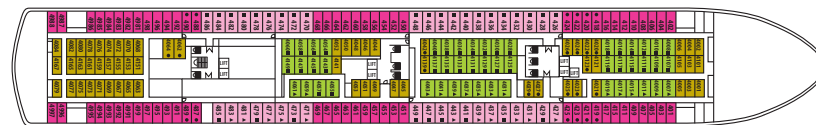

DECK 11

DECK 10

DECK 9

DECK 8

DECK 7

DECK 6

DECK 5

DECK 4

DECK 3

Some cabin categories XG & XD might have partially obstructed view.

CAT.	DECK	DESCRIPTION	NUMBER OF STATEROOMS
IA	DECK 3	Inside Standard Stateroom, 2 lower beds or matrimonial, bathroom with shower	42
IB	DECK 4	Inside Standard Stateroom, 2 lower beds or matrimonial, bathroom with shower	62
IC	DECK 3 / DECK 6	Inside Superior Stateroom, 2 lower beds, 3rd/4th berth, bathroom with shower	51
ID	DECK 4	Inside Premium Stateroom, 2 lower beds, 3rd/4th berth, bathroom with shower	51
IE	DECK 6 / DECK 7	Inside Deluxe Stateroom, 2 lower beds or matrimonial, 3rd berth, bathroom with shower	44
XAO	DECK 7 / DECK 8 / DECK 9	Outside Standard Stateroom, 2 lower beds or matrimonial, bathroom with shower (obstructed view)	63
XA	DECK 3	Outside Standard Stateroom, 2 lower beds or matrimonial, bathroom with shower	48
XB	DECK 4	Outside Standard Stateroom, 2 lower beds or matrimonial, bathroom with shower	72
XC	DECK 6	Outside Superior Stateroom, 2 lower beds bathroom with shower	12
XD	DECK 7 / DECK 8	Outside Superior Stateroom, 2 lower beds or matrimonial, bathroom with shower	26
XEO	DECK 7 / DECK 8 / DECK 9	Outside Superior Stateroom, 2 lower beds, 3rd/4th berth, bathroom with shower (obstructed view)	34
XE	DECK 3	Outside Premium Stateroom, 2 lower beds, 3rd/4th berth, bathroom with shower	36
XF	DECK 4	Outside Premium Stateroom, 2 lower beds, 3rd/4th berth, bathroom with shower	41
XG	DECK 6 / DECK 7 / DECK 8 / DECK 9	Outside Deluxe Stateroom, 2 lower beds, 3rd/4th berth, bathroom with shower	127
SJO	DECK 9	Junior Suite, 2 lower beds, sofa bed, bathroom with bathtub (obstructed view)	10
SJ	DECK 6 / DECK 9	Junior Suite, 2 lower beds or matrimonial, sofa bed, bathroom with bathtub	10
S	DECK 9	Suite, 2 lower beds, sofa bed, bathroom with bathtub	2

Deck plans and stateroom layouts are given purely as a guide. Size and layout may vary within the same category.