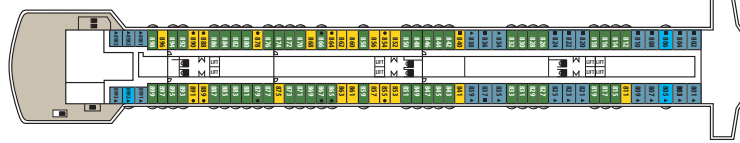

LOUIS MAJESTY

AFT

FORE

Symbol Legend

- = 2 lower beds
- = double bed
- = 2 lower beds + 2 upper beds
- ▲ = 2 lower beds + 1 upper bed
- ★ = 2 lower beds + sofa
- = Suitable for wheelchairs
- ⊂ = Staterooms with bathtub
- ⊃ = Staterooms with obstructed view

DECK 11

DECK 10

DECK 9

DECK 8

DECK 7

DECK 6

DECK 5

DECK 4

DECK 3

Some cabin categories XG & XD might have partially obstructed view.