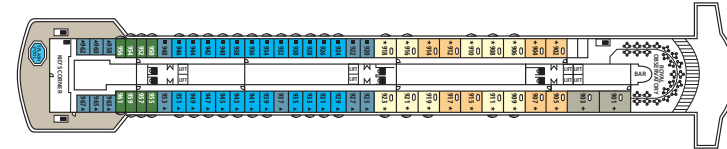

LOUIS MAJESTY

AFT

FORE

Symbol Legend

- = 2 lower beds
- = double bed
- = 2 lower beds + 2 upper beds
- ▲ = 2 lower beds + 1 upper bed
- ★ = 2 lower beds + sofa
- = Suitable for wheelchairs
- ⊂ = Staterooms with bathtub
- ⊃ = Staterooms with obstructed view

DECK 11

DECK 10

DECK 9

DECK 8

DECK 7

DECK 6

DECK 5

DECK 4

DECK 3

Some cabin categories XG & XD might have partially obstructed view.