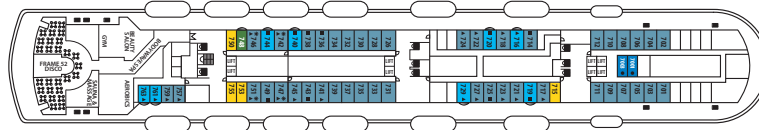

DECK 11

DECK 10

DECK 9

DECK 8

DECK 7

DECK 6

DECK 5

DECK 4

DECK 3

Some cabin categories XG & XD might have partially obstructed view.

CAT.	DECK	DESCRIPTION	NUMBER OF STATEROOMS
IA	DECK 3	Inside Standard Stateroom, 2 lower beds or matrimonial, bathroom with shower	42
IB	DECK 4	Inside Standard Stateroom, 2 lower beds or matrimonial, bathroom with shower	62
IC	DECK 3 / DECK 6	Inside Superior Stateroom, 2 lower beds, 3rd/4th berth, bathroom with shower	51
ID	DECK 4	Inside Premium Stateroom, 2 lower beds, 3rd/4th berth, bathroom with shower	51
IE	DECK 6 / DECK 7	Inside Deluxe Stateroom, 2 lower beds or matrimonial, 3rd berth, bathroom with shower	44
XAO	DECK 7 / DECK 8 / DECK 9	Outside Standard Stateroom, 2 lower beds or matrimonial, bathroom with shower (obstructed view)	63
XA	DECK 3	Outside Standard Stateroom, 2 lower beds or matrimonial, bathroom with shower	48
XB	DECK 4	Outside Standard Stateroom, 2 lower beds or matrimonial, bathroom with shower	72
XC	DECK 6	Outside Superior Stateroom, 2 lower beds bathroom with shower	12
XD	DECK 7 / DECK 8	Outside Superior Stateroom, 2 lower beds or matrimonial, bathroom with shower	26
XEO	DECK 7 / DECK 8 / DECK 9	Outside Superior Stateroom, 2 lower beds, 3rd/4th berth, bathroom with shower (obstructed view)	34
XE	DECK 3	Outside Premium Stateroom, 2 lower beds, 3rd/4th berth, bathroom with shower	36
XF	DECK 4	Outside Premium Stateroom, 2 lower beds, 3rd/4th berth, bathroom with shower	41
XG	DECK 6 / DECK 7 / DECK 8 / DECK 9	Outside Deluxe Stateroom, 2 lower beds, 3rd/4th berth, bathroom with shower	127
SJO	DECK 9	Junior Suite, 2 lower beds, sofa bed, bathroom with bathtub (obstructed view)	10
SJ	DECK 6 / DECK 9	Junior Suite, 2 lower beds or matrimonial, sofa bed, bathroom with bathtub	10
S	DECK 9	Suite, 2 lower beds, sofa bed, bathroom with bathtub	2

Deck plans and stateroom layouts are given purely as a guide. Size and layout may vary within the same category.