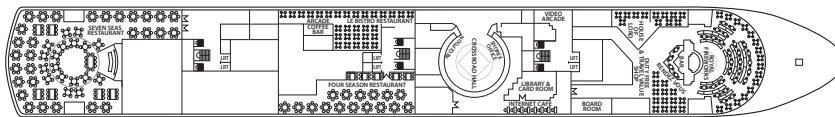

## Symbol Legend

- = 2 lower beds
- = double bed
- = 2 lower beds + 2 upper beds
- ▲ = 2 lower beds + 1 upper bed
- ★ = 2 lower beds + sofa
- \* = Suitable for wheelchairs
- ⊂ = Staterooms with bathtub
- ⊃ = Staterooms with obstructed view

DECK 11

DECK 10

DECK 9

DECK 8

DECK 7

DECK 6

DECK 5

DECK 4