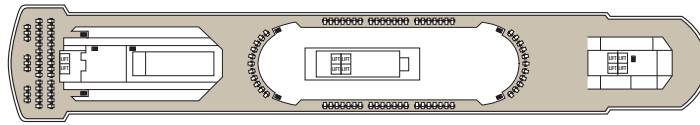

## Symbol Legend

- = 2 lower beds
- = double bed
- = 2 lower beds + 2 upper beds
- ▲ = 2 lower beds + 1 upper bed
- ★ = 2 lower beds + sofa
- \* = Suitable for wheelchairs
- ⊂ = Staterooms with bathtub
- ⊃ = Staterooms with obstructed view

DECK 3

Some cabin categories XG & XD might have partially obstructed view.

CAT.	DECK	DESCRIPTION	NUMBER OF STATEROOMS
IA	DECK 3	Inside Standard Stateroom, 2 lower beds or matrimonial, bathroom with shower	42
IB	DECK 4	Inside Standard Stateroom, 2 lower beds or matrimonial, bathroom with shower	62
IC	DECK 3 / DECK 6	Inside Superior Stateroom, 2 lower beds, 3rd/4th berth, bathroom with shower	51
ID	DECK 4	Inside Premium Stateroom, 2 lower beds, 3rd/4th berth, bathroom with shower	51
IE	DECK 6 / DECK 7	Inside Deluxe Stateroom, 2 lower beds or matrimonial, 3rd berth, bathroom with shower	44
XAO	DECK 7 / DECK 8 / DECK 9	Outside Standard Stateroom, 2 lower beds or matrimonial, bathroom with shower (obstructed view)	63
XA	DECK 3	Outside Standard Stateroom, 2 lower beds or matrimonial, bathroom with shower	48
XB	DECK 4	Outside Standard Stateroom, 2 lower beds or matrimonial, bathroom with shower	72
XC	DECK 6	Outside Superior Stateroom, 2 lower beds bathroom with shower	12
XD	DECK 7 / DECK 8	Outside Superior Stateroom, 2 lower beds or matrimonial, bathroom with shower	26
XEO	DECK 7 / DECK 8 / DECK 9	Outside Superior Stateroom, 2 lower beds, 3rd/4th berth, bathroom with shower (obstructed view)	34
XE	DECK 3	Outside Premium Stateroom, 2 lower beds, 3rd/4th berth, bathroom with shower	36
XF	DECK 4	Outside Premium Stateroom, 2 lower beds, 3rd/4th berth, bathroom with shower	41
XG	DECK 6 / DECK 7 / DECK 8 / DECK 9	Outside Deluxe Stateroom, 2 lower beds, 3rd/4th berth, bathroom with shower	127
SJO	DECK 9	Junior Suite, 2 lower beds, sofa bed, bathroom with bathtub (obstructed view)	10
SJ	DECK 6 / DECK 9	Junior Suite, 2 lower beds or matrimonial, sofa bed, bathroom with bathtub	10
S	DECK 9	Suite, 2 lower beds, sofa bed, bathroom with bathtub	2