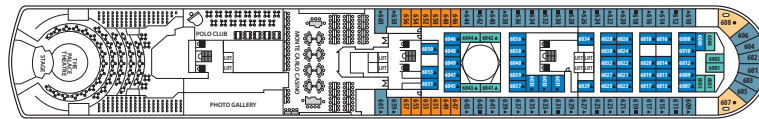

DECK 11

DECK 10

DECK 9

DECK 8

DECK 7

DECK 6

DECK 5

DECK 4

DECK 3

Some cabin categories XG & XD might have partially obstructed view.

CAT.	DECK	DESCRIPTION	NUMBER OF STATEROOMS
IA	DECK 3	Inside Standard Stateroom, 2 lower beds or matrimonial, bathroom with shower	42
IB	DECK 4	Inside Standard Stateroom, 2 lower beds or matrimonial, bathroom with shower	62
IC	DECK 3 / DECK 6	Inside Superior Stateroom, 2 lower beds, 3rd/4th berth, bathroom with shower	51
ID	DECK 4	Inside Premium Stateroom, 2 lower beds, 3rd/4th berth, bathroom with shower	51
IE	DECK 6 / DECK 7	Inside Deluxe Stateroom, 2 lower beds or matrimonial, 3rd berth, bathroom with shower	44
XAO	DECK 7 / DECK 8 / DECK 9	Outside Standard Stateroom, 2 lower beds or matrimonial, bathroom with shower (obstructed view)	63
XA	DECK 3	Outside Standard Stateroom, 2 lower beds or matrimonial, bathroom with shower	48
XB	DECK 4	Outside Standard Stateroom, 2 lower beds or matrimonial, bathroom with shower	72
XC	DECK 6	Outside Superior Stateroom, 2 lower beds bathroom with shower	12
XD	DECK 7 / DECK 8	Outside Superior Stateroom, 2 lower beds or matrimonial, bathroom with shower	26
XEO	DECK 7 / DECK 8 / DECK 9	Outside Superior Stateroom, 2 lower beds, 3rd/4th berth, bathroom with shower (obstructed view)	34
XE	DECK 3	Outside Premium Stateroom, 2 lower beds, 3rd/4th berth, bathroom with shower	36
XF	DECK 4	Outside Premium Stateroom, 2 lower beds, 3rd/4th berth, bathroom with shower	41
XG	DECK 6 / DECK 7 / DECK 8 / DECK 9	Outside Deluxe Stateroom, 2 lower beds, 3rd/4th berth, bathroom with shower	127
SJO	DECK 9	Junior Suite, 2 lower beds, sofa bed, bathroom with bathtub (obstructed view)	10
SJ	DECK 6 / DECK 9	Junior Suite, 2 lower beds or matrimonial, sofa bed, bathroom with bathtub	10
S	DECK 9	Suite, 2 lower beds, sofa bed, bathroom with bathtub	2

Deck plans and stateroom layouts are given purely as a guide. Size and layout may vary within the same category.