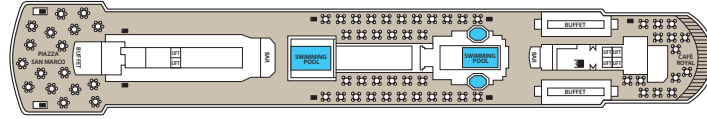

# LOUIS MAJESTY

AFT

FORE

## Symbol Legend

- = 2 lower beds
- = double bed
- = 2 lower beds + 2 upper beds
- ▲ = 2 lower beds + 1 upper bed
- ★ = 2 lower beds + sofa
- \* = Suitable for wheelchairs
- ⊂ = Staterooms with bathtub
- ⊃ = Staterooms with obstructed view

DECK 11

DECK 10

DECK 9

DECK 8

DECK 7

DECK 6

DECK 5

DECK 4

Deck plans and stateroom layouts are given purely as a guide. Size and layout may vary within the same category.